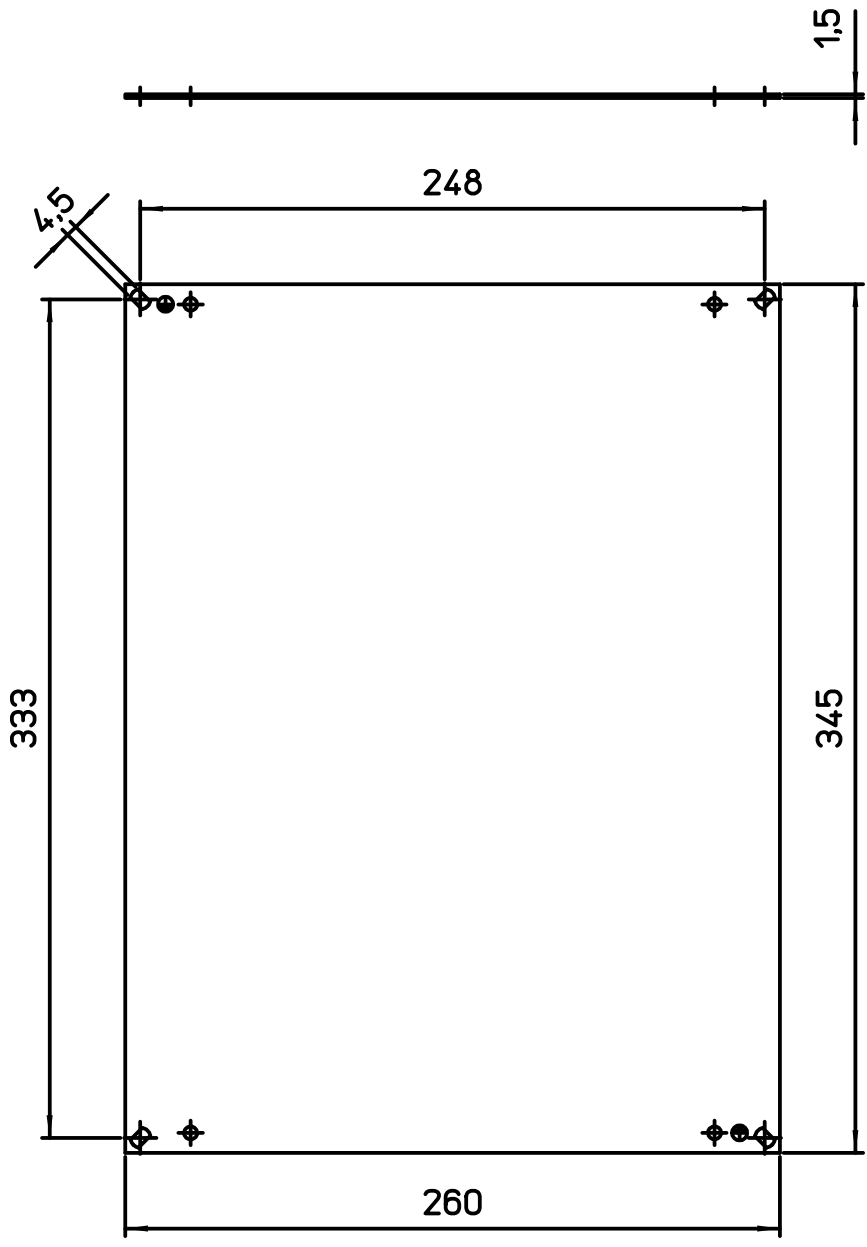

Diritti riservati All rights reserved

dimensions in mm	APF 21	Scale	
Date 08/03/16	Mounting plate 21VC	1:3	
Sign. Bonino			